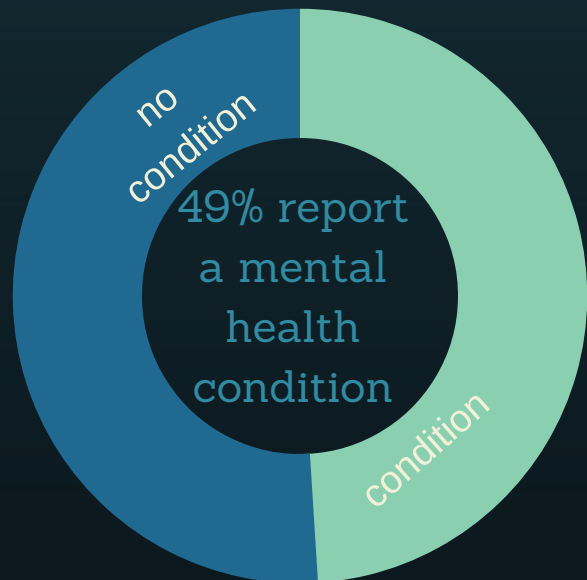

56% of NWA homeless persons are younger than 18 years old