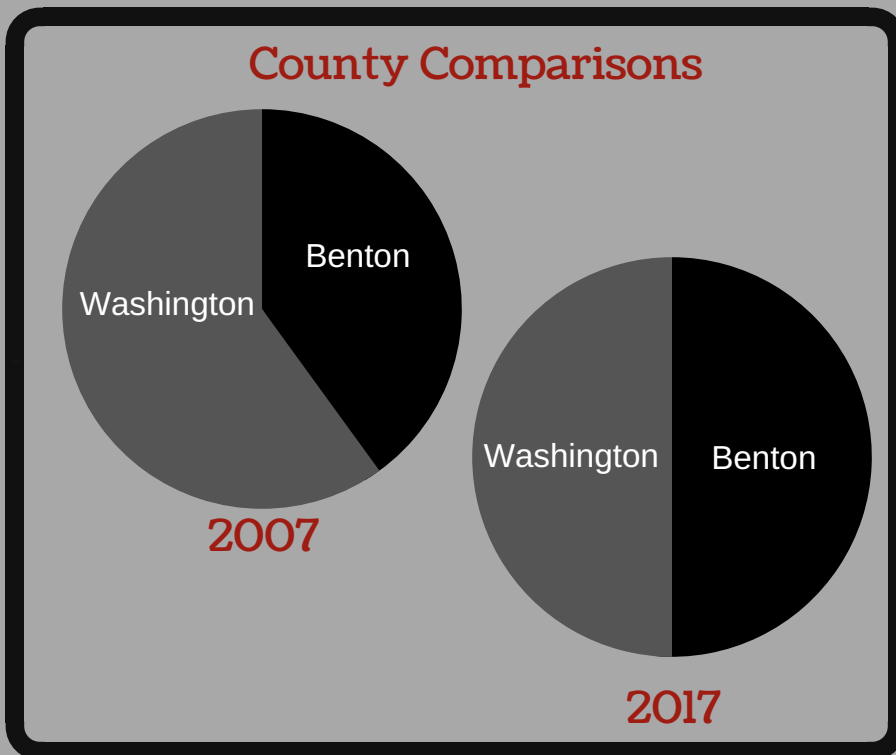

10 Years of Homelessness in Northwest Arkansas*

Population Growth 2007-2017

Homeless Population Trend

Homeless Youth (216% Change)

* Northwest Arkansas = Benton & Washington Counties