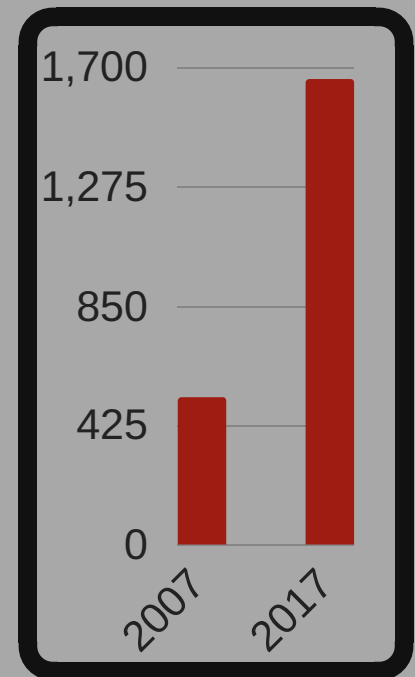

10 Years of Homelessness in Northwest Arkansas*

Population Growth 2007-2017

Homeless Population Trend

Homeless Youth (216% Change)

* Northwest Arkansas = Benton & Washington Counties