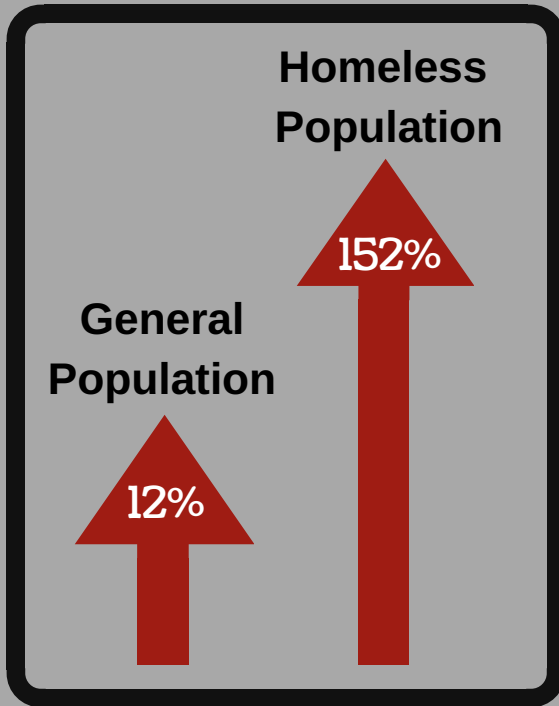

10 Years of Homelessness in Northwest Arkansas*

Population Growth 2007-2017

Homeless Population Trend

Homeless Youth (216% Change)

* Northwest Arkansas = Benton & Washington Counties