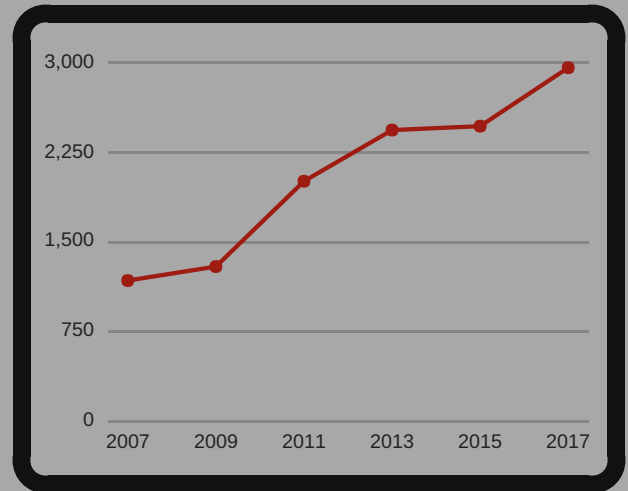

10 Years of Homelessness in Northwest Arkansas*

Population Growth 2007-2017

Homeless Population Trend

Homeless Youth (216% Change)

* Northwest Arkansas = Benton & Washington Counties